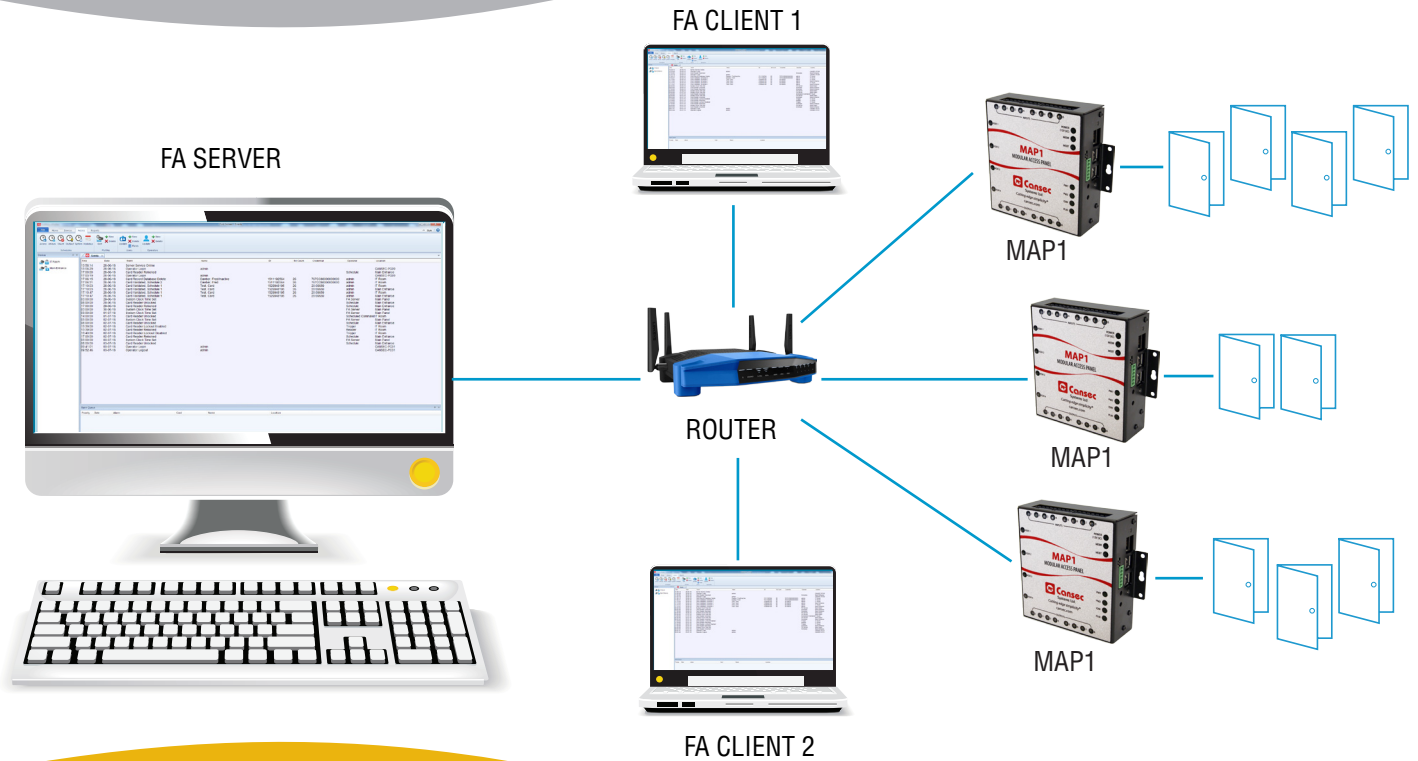

## EXPRESS / ADVANCED SOFTWARE

Cansec's First Access® software provides a powerful yet easy to use platform to manage the new MAP access control panels. It is available in two versions: Express for basic access control functions and Advanced for more sophisticated applications. Both support up to 1,024 readers. To facilitate deployment, First Access software automatically scans the local network and finds all connected MAP controllers. No need to assign each panel a static IP address. Operators can quickly and easily void and validate credentials and edit Unlock Schedules, Holiday Schedules and Access Profiles. All programming changes and commands are instantly transmitted to all MAP controllers. Everything required to make GO/NO-GO decisions is stored at the controller, guaranteeing a fast and consistent response regardless of the system size, network speed or server load. Up to 10K events are buffered at the controller and transferred to the host, ensuring that no transactions are lost.

### FEATURES & COMPARISON

	EXPRESS SOFTWARE	ADVANCED SOFTWARE
Cardholder/user capacity	5,000	100,000
Reader capacity	Up to 1024	Up to 1024
First Access clients	2	10
Automatically finds MAP controllers	Yes	Yes
Up to 5 credentials per user	Yes	Yes
Real time TCP/IP based communications	Yes	Yes
Programmable access profiles and holidays	Yes	Yes
Entry & Exit reader per door	Yes	Yes
Automatic door unlock schedules	Yes	Yes
Alarms for forced entry/door held open conditions	Yes	Yes
Double-swipe privilege per user per door	Yes	Yes
Uses Microsoft SQL database	Yes	Yes
Card + Pin	Yes	Yes
Door interlock	No	Yes
Card groups & reader groups	No	Yes
Auxiliary input/output points	No	Yes
Timed anti-passback	No	Yes
Local anti-passback	No	Yes
Scheduled commands	No	Yes
Email notifications/alarms	No	Yes
Software key required	No (Free)	Yes
Asure ID photo badging integration (Option)*	No	Yes
<b>* Uses 1 First Access client connection</b>		(9 First Access clients left)
NVR support for Uniview (Option)	No	Yes